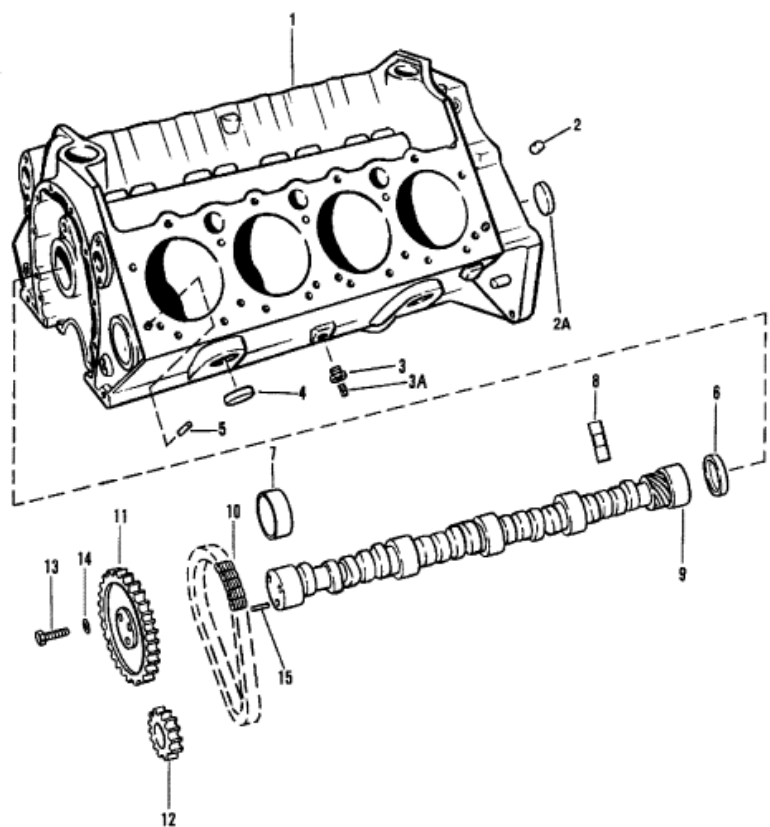

(ALL 305 CID)(350 CID - ALL 5.7L ALPHA)  
 (350MAG/5.7L BRAVO -S/N-0D617327 & BELOW)

Parts List						
Ref	Class	Part	Description	Qty	Comment	Footnote
1		N.S.S.	CYLINDER BLOCK ASSEMBLY	1	(305 C.I.D.) (ORDER REMANUFA	2
1		N.S.S.	CYLINDER BLOCK ASSEMBLY	1	(350 C.I.D.) (ORDER REMANUFA	2
2	22	48340	PIPE PLUG (1/4 IN.)	3		
2A	19	816565	EXPANSION PLUG (15/32 IN.)	5		
3	22	48556	BUSHING	2		
3A	22	32802	PIPE PLUG	2		
4	19	34270	EXPANSION PLUG (1-5/8 IN. DI.	8		
5	17	35465	DOWEL PIN (5/16 IN. DIA.)	4		
6	22	72640	PLUG	1		
7	23	85674	BEARING UNIT (SET)	1		
8		72638	LIFTER	16		
9	431	5943	CAMSHAFT	1		
10		17161	CHAIN	1		
11	43	17159	SPROCKET	1		
12	43	17160	SPROCKET	1		
13	10	34505	BOLT (3/4 IN.)	3		
14	12	848136	WASHER	3		
15	17	35312	PIN	1		
-		805636R	2	REMANUFACTURED MARINE LO	1	(305 C.I.D.)
-		14152R	2	REMANUFACTURED MARINE LO	1	(350 C.I.D.)
-	27	75611A88	ENGINE OVERHAUL GASKET SE	1		
-	92	91601	SEALER-RED RTV (WHERE APPL	1		
-	92	34227	1	PERFECT SEAL (WHERE APPLIC	1	